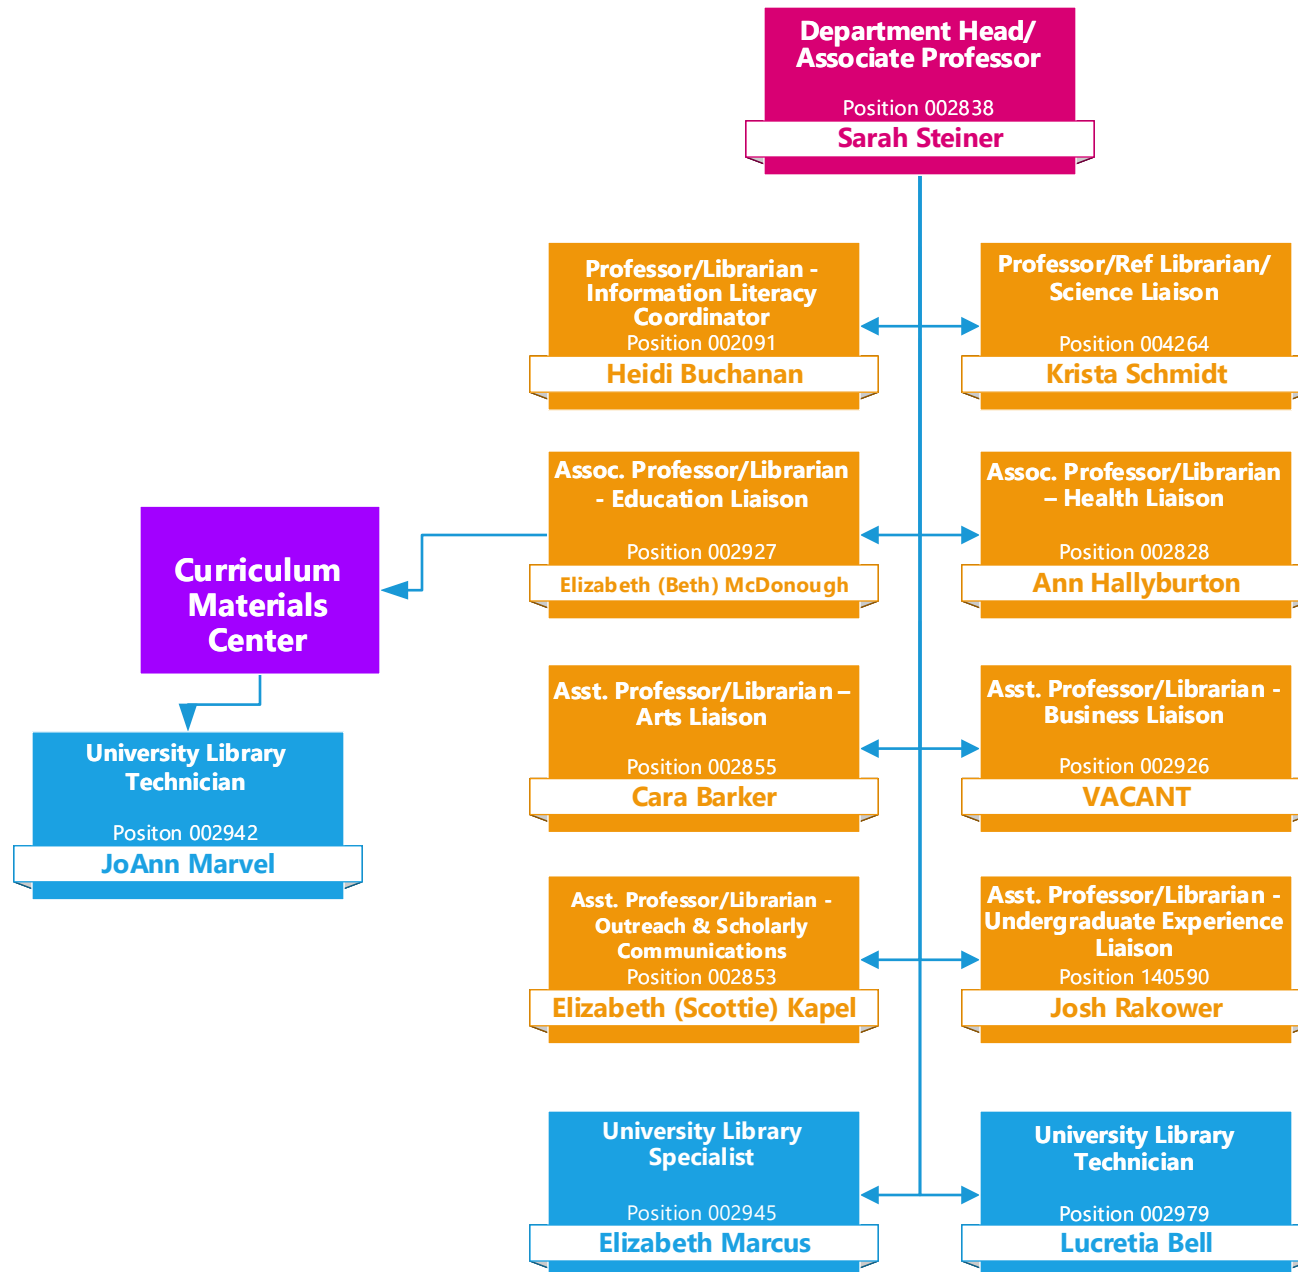

Hunter Library Organization Chart

Library Administration

Content & Organization Management and Special Collections

Research & Instruction Services

Access Services

Discovery and Technology Services