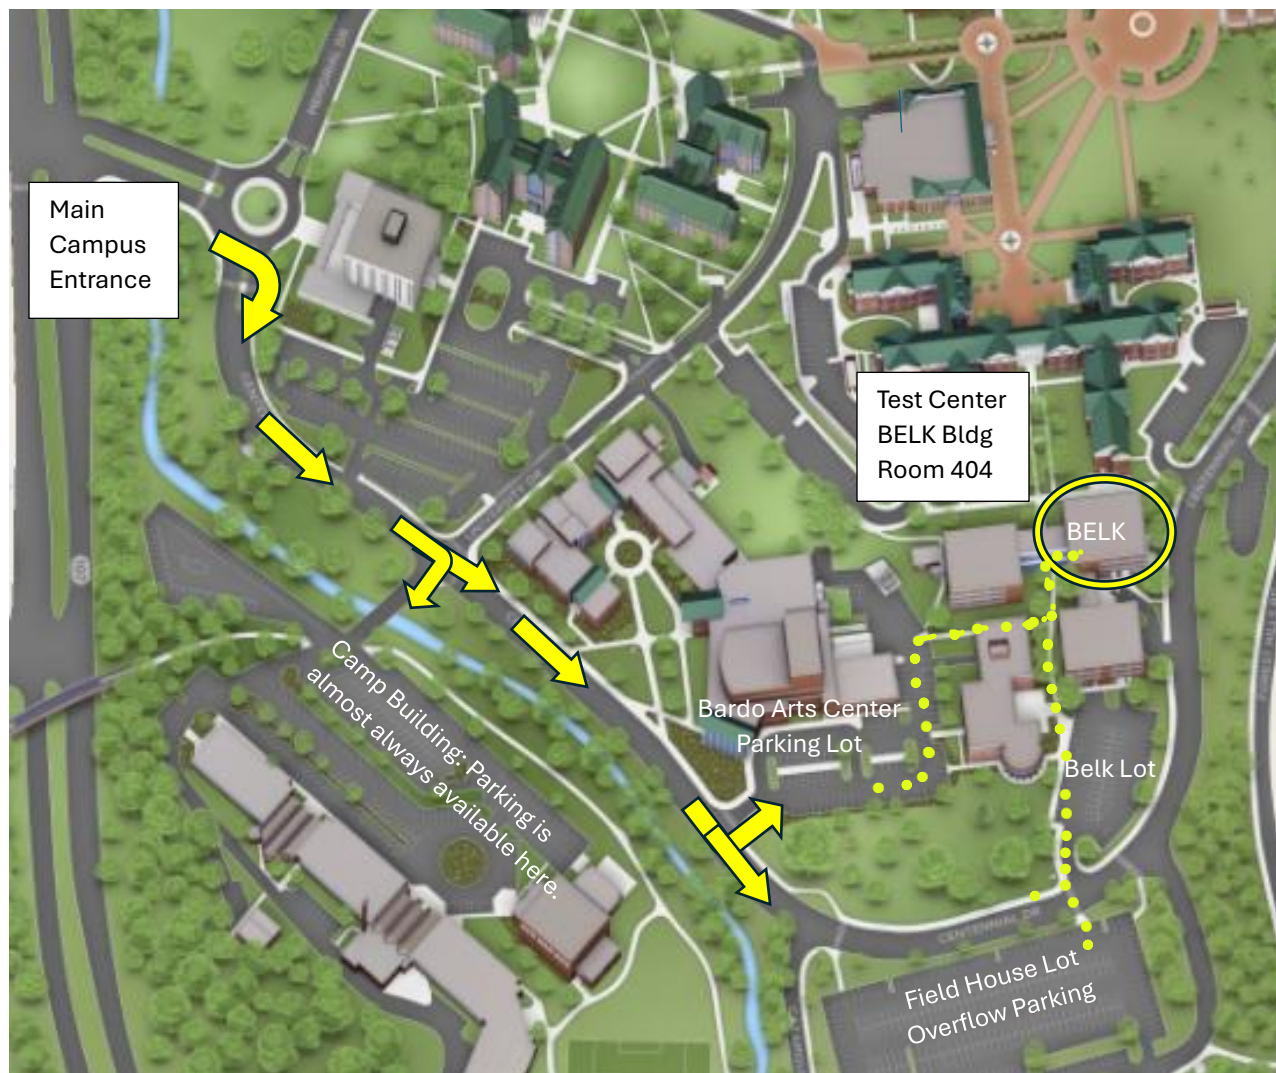

Western Carolina University's Testing & Training Center

The New WCU Testing & Training Center is located at 389 Centennial Drive, Belk Building, Room 404 on WCU's main campus in Cullowhee, NC. If you get lost or need further directions on the day of your test, please call Educational Outreach at 828-227-7397.

WCU students must follow student parking rules and park only in your designated lots.

If you are NOT a student and your vehicle is not registered with Parking Services, you may park (as a guest) in any available space in the Camp Building Lot, Bardo Arts Center Lot, Belk Lot or the Field House Parking Lot.

Please leave all personal items in your car except your photo-ID.* Lockers will be available at the Test Center as well.

*If you are taking a proctored exam that requires you log into a class, please bring your phone to log-in / authenticate. Once you've done do, the phone can be put away in a locker.