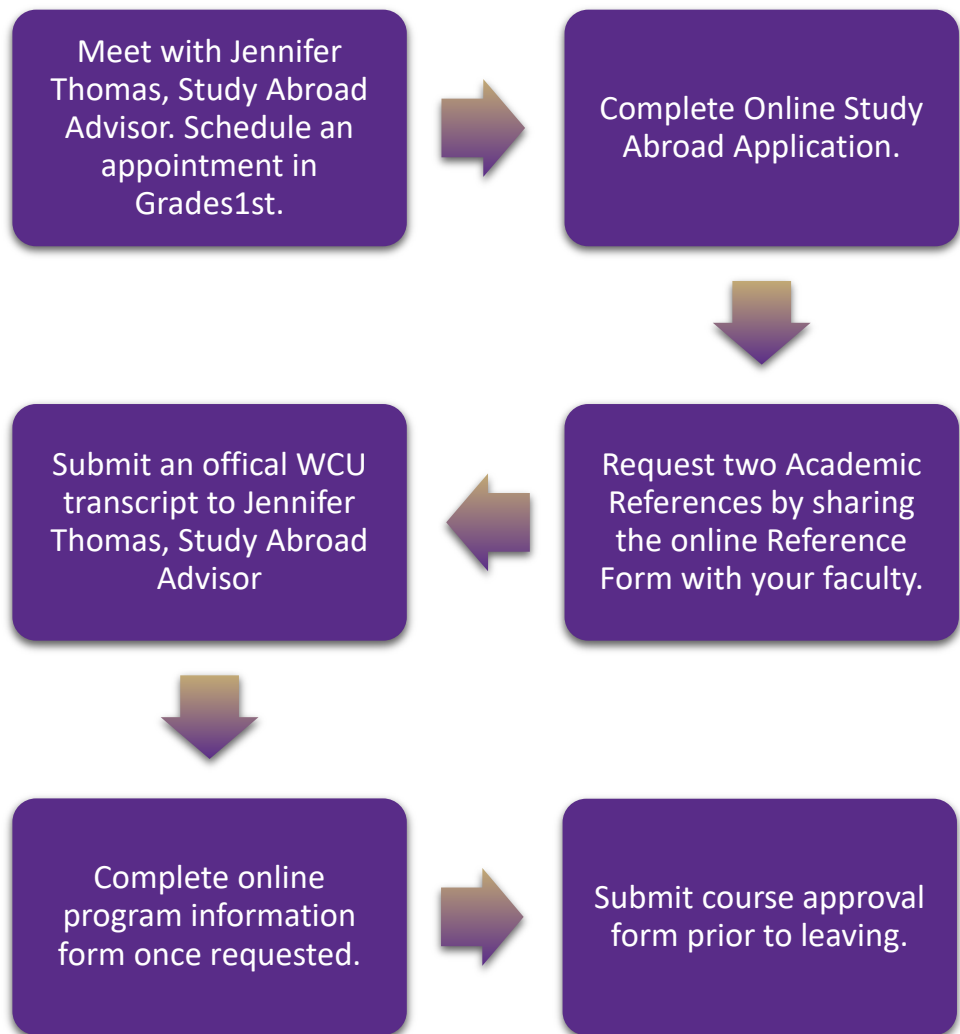

Study Abroad Application Process

Priority Placement Deadline

Summer & Fall: March 1st

Spring: October 1st

*Host University application deadlines vary and in some cases, may be prior to the WCU priority placement deadline.

Study Abroad Eligibility Requirements

- Minimum 2.75 cumulative GPA
- At least 30 post high school credits
- Good academic standing