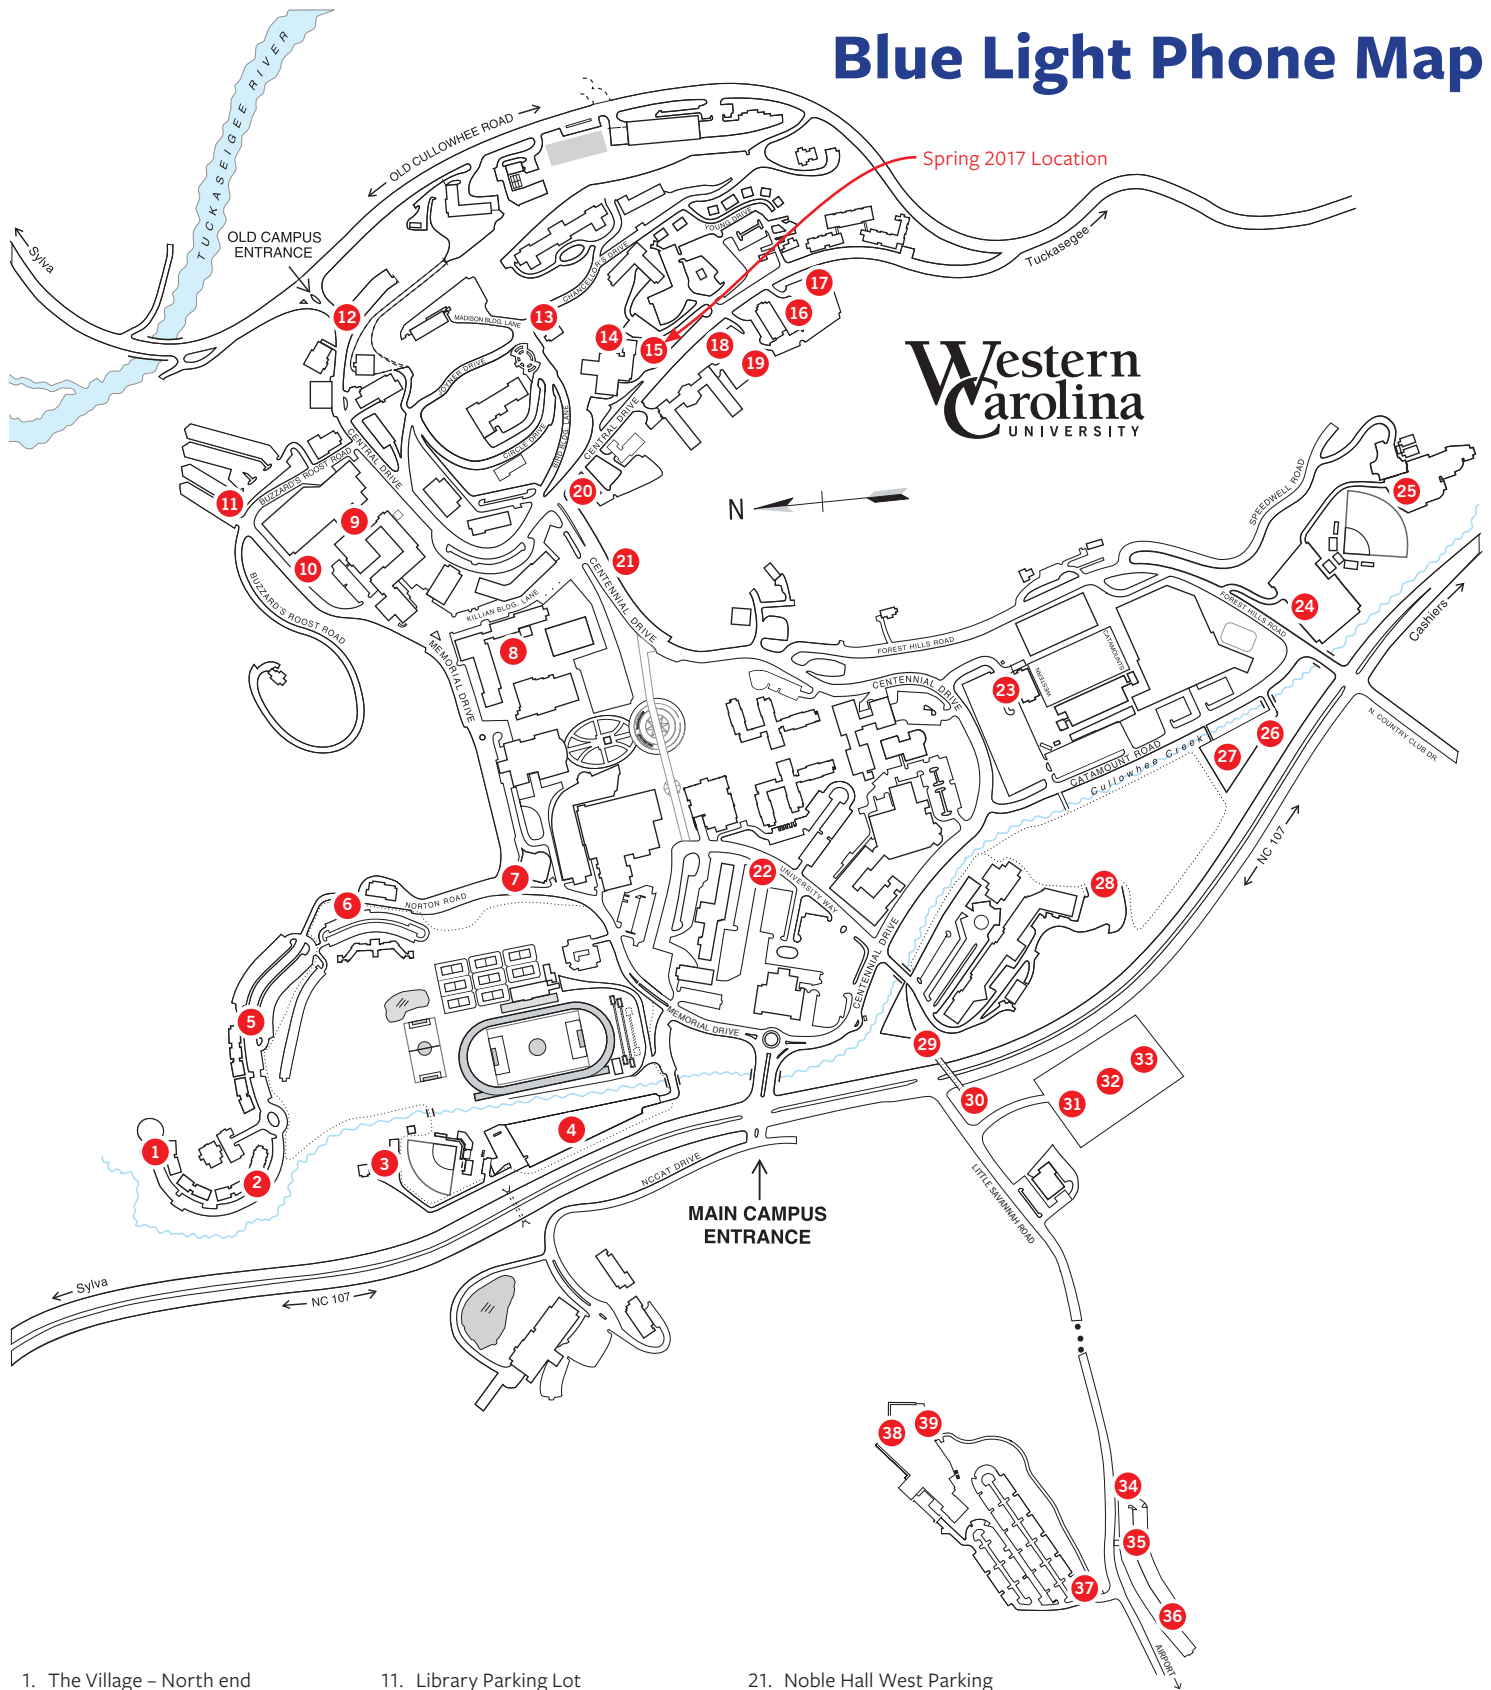

# Blue Light Phone Map

- |                                  |                                      |  |                                      |
|----------------------------------|--------------------------------------|--|--------------------------------------|
| 1. The Village – North end       | 11. Library Parking Lot              | 21. Noble Hall West Parking            | 31. Freshmen Parking North           |
| 2. The Village – South end       | 12. Motorpool                        | 22. Scott Hall Rear Parking            | 32. Freshmen Parking Center          |
| 3. Picnic Area – Parking lot     | 13. Old Student Union                | 23. Field House Parking Lot            | 33. Freshmen Parking South           |
| 4. Freshmen Overflow Parking Lot | 14. Brown Building North             | 24. Baseball Parking – Forest Hills Rd | 34. HHS Building – Overflow Prkg Lot |
| 5. The Village – East end        | 15. Brown Building South             | 25. Baseball Parking – Outfield Side   | 35. HHS Building – Overflow Prkg Lot |
| 6. Norton Road by Print Shop     | 16. Harrill Hall Parking Lot – North | 26. Creek Lot Phone 1                  | 36. HHS Building – Overflow Prkg Lot |
| 7. University Bookstore          | 17. Harrill Hall Parking Lot – South | 27. Creek Lot Phone 2                  | 37. HHS Building – Lot by Trail Head |
| 8. Killian Quad                  | 18. Albright-Benton Parking Lot - NE | 28. Camp Bldg – Near Intramural Flds   | 38. HHS Building – Stairwell D3      |
| 9. Hunter Library Quad           | 19. Albright-Benton Parking Lot - E  | 29. 107 CatWalk East                   | 39. HHS Building – Stairwell D4      |
| 10. Memorial Drive               | 20. Noble Hall East Parking          | 30. 107 CatWalk West                   |                                      |