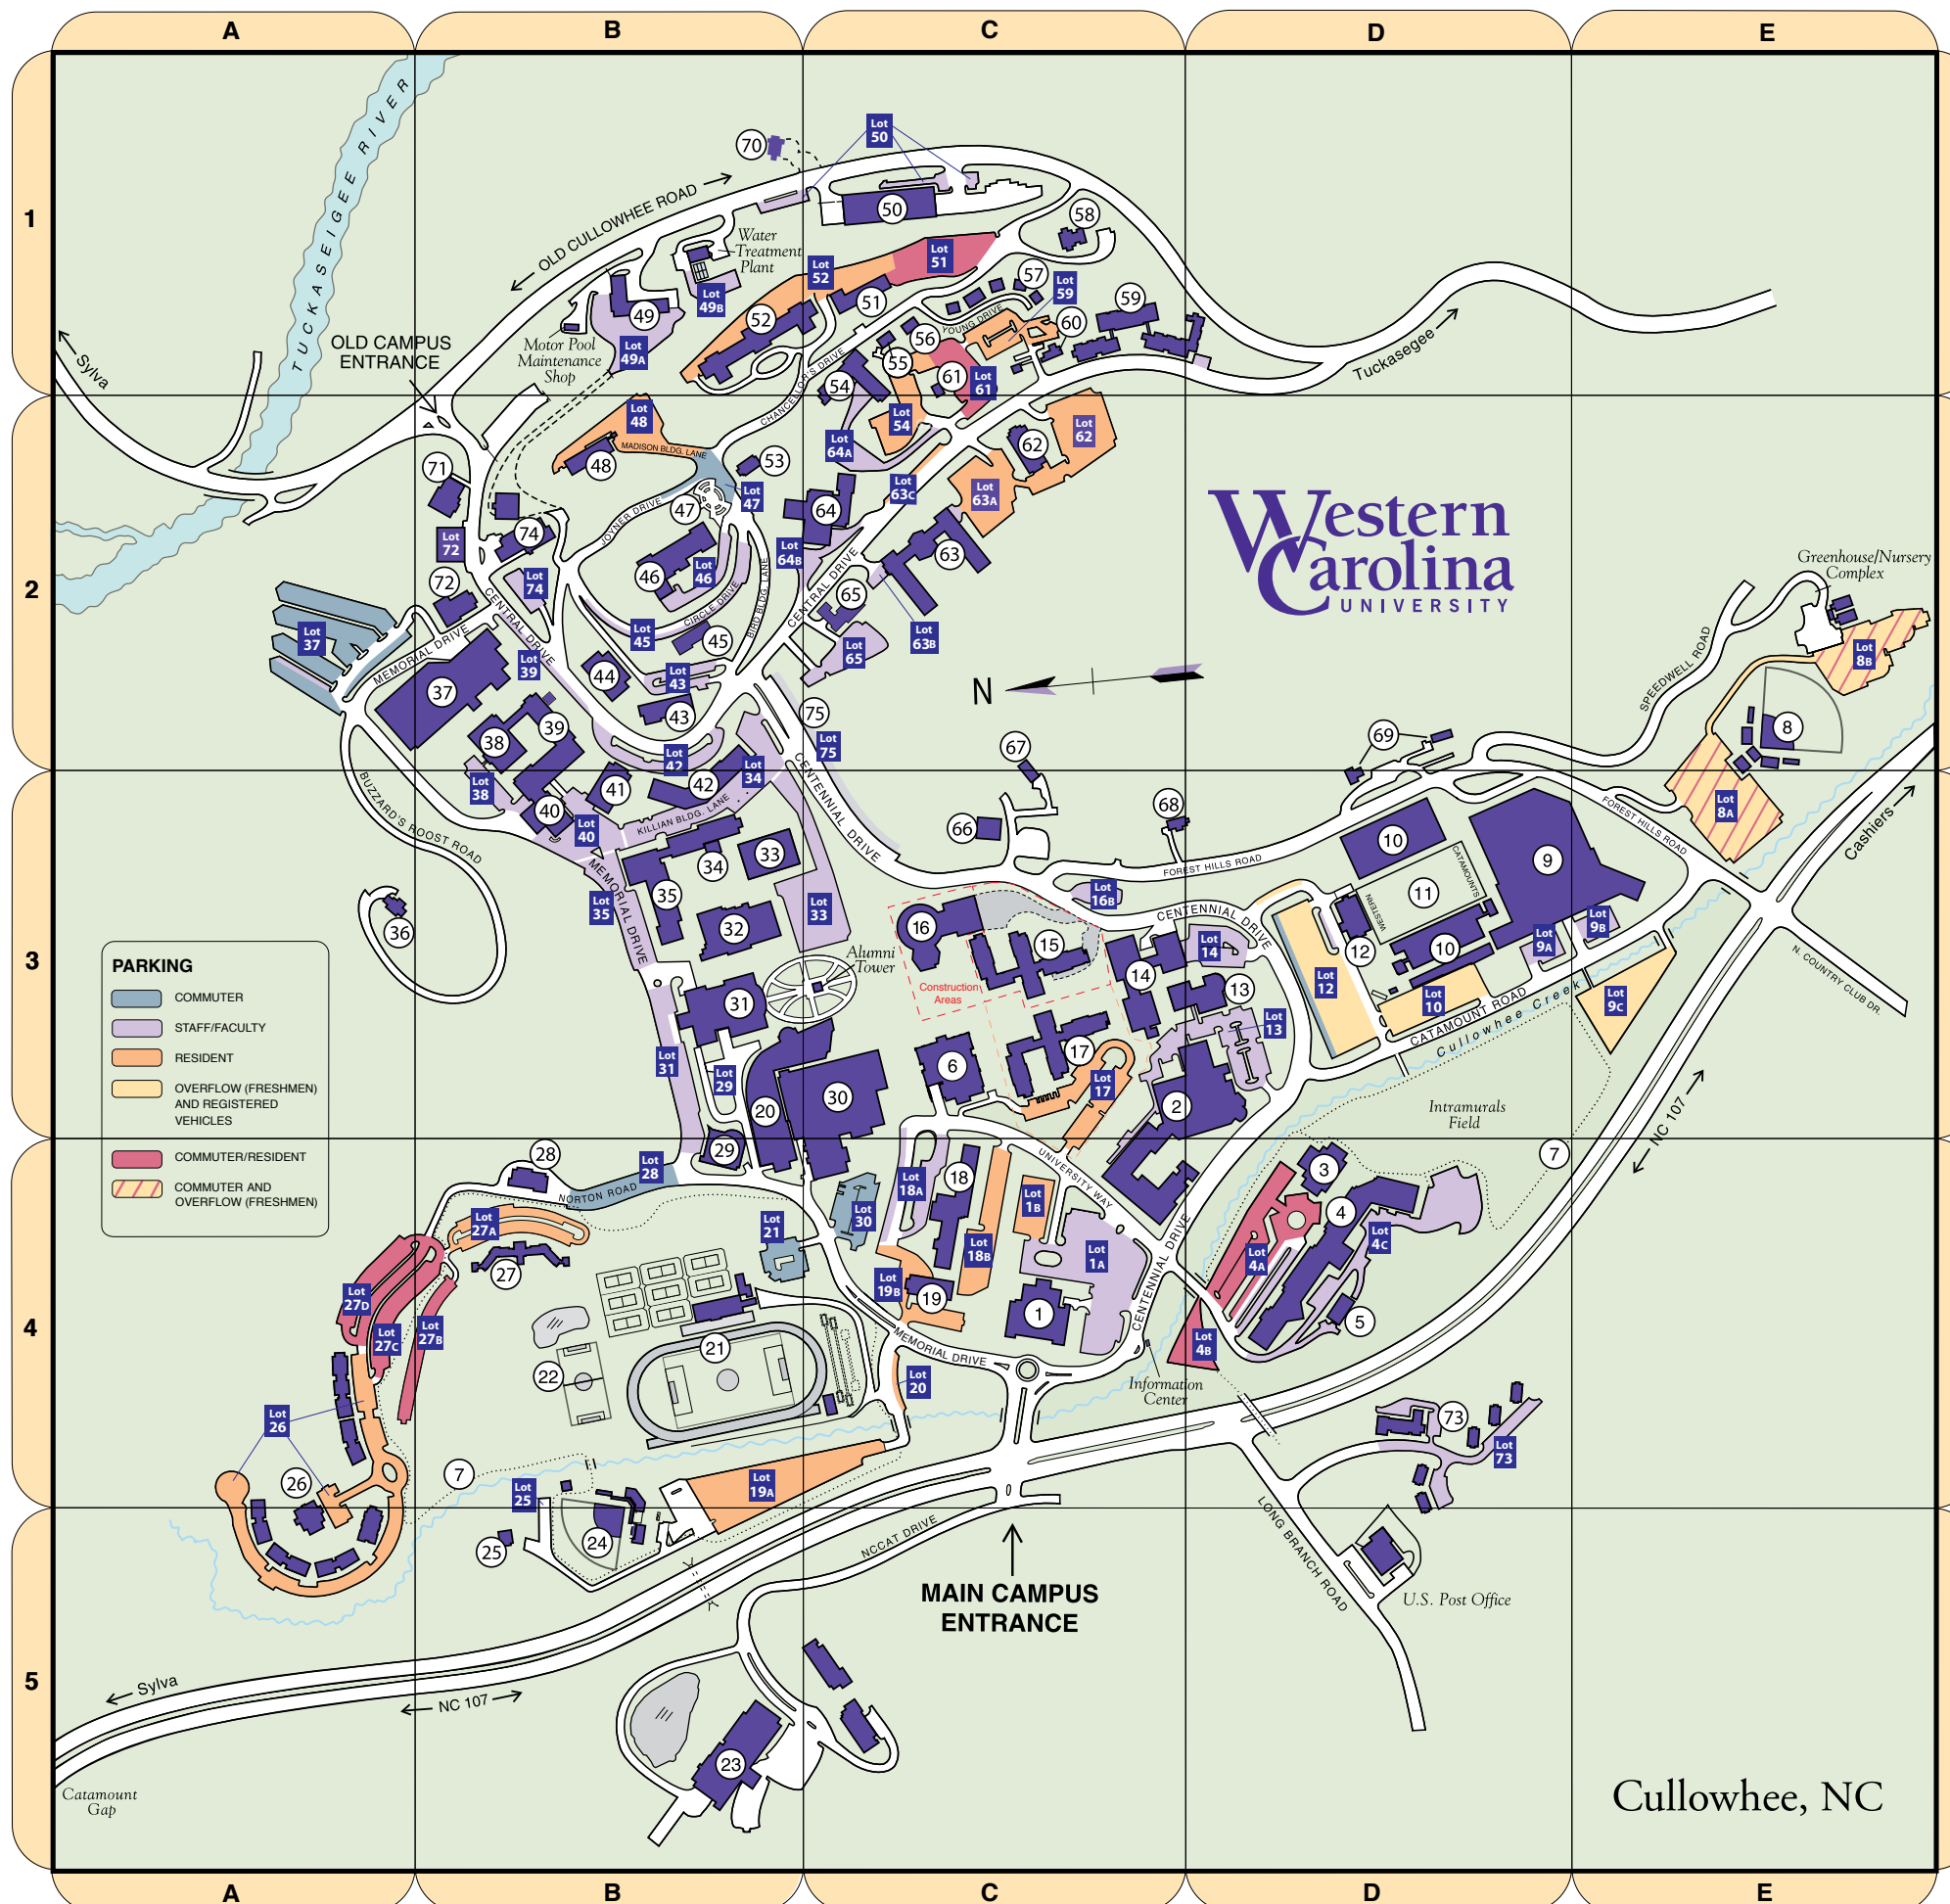

LEGEND—Numerical

- 1 H.F. Robinson Administration Building—Mountain Heritage Center, Office of the Chancellor, Human Resources
- 2 Fine and Performing Arts Center—Art Gallery, Museum, Performance Hall
- 3 Cordelia Camp Building Gymnasium—Volleyball, Track, Soccer Offices
- 4 Cordelia Camp Building—Educational Outreach, Admission, Graduate School, International Programs, Office of the CIO, Kneeder Child Development Center
- 5 Cordelia Camp Building Annex—University Police Department
- 6 Courtyard Dining Hall
- 7 Walking/Jogging Trail
- 8 Hennon Stadium and Childress Baseball Field
- 9 Ramsey Regional Activity Center—Athletics
- 10 E.J. Whitmire Stadium
- 11 Bob Waters Football Field
- 12 Jordan-Phillips Field House
- 13 Center for Applied Technology—Motion Picture and Television Studios, Center for Rapid Product Realization, College of Business Marketing
- 14 Belk Building—Health & Human Sciences, The Kimmel School, Fine Arts (Annex)
- 15 Blue Ridge Residence Hall (construction area)
- 16 Dodson Dining—Food Court (construction area)
- 17 Balsam Residence Hall—Honors College
- 18 Scott Residence Hall—Residential Living Office, Student Affairs Office
- 19 Walker Residence Hall
- 20 Campus Recreation Center
- 21 Catamount Sport Complex—Track, Soccer, Tennis
- 22 Schrader Soccer Field (practice field)
- 23 N.C. Center for the Advancement of Teaching (NCCAT)
- 24 Catamount Women's Softball Complex
- 25 Picnic Grounds and Shelter
- 26 The Village—Student Housing
- 27 Norton Road Residence Hall
- 28 University Print and Mail Services
- 29 Catamount Bookstore
- 30 Reid Health and Human Performance Building—Pool
- 31 Hinds University Center—Food Court, Theater, Student Mail Center, Catamount Clothing & Gifts
- 32 Coulter Building—Recital Hall
- 33 Forsyth Building—Business
- 34 Killian Annex Building—Student One Stop
- 35 Killian Building—Education and Allied Professions
- 36 University Guest House
- 37 Hunter Library
- 38 Natural Sciences Building
- 39 Stillwell Science Building—Arts and Sciences
- 40 Niggli Theatre
- 41 Hoey Auditorium
- 42 McKee Building—Speech and Hearing Center
- 43 Bird Health and Counseling Center
- 44 Breese Gymnasium—Pool, Dance Studio
- 45 Graham Building
- 46 Moore Building—Health Sciences
- 47 Joyner Plaza
- 48 Madison Residence Hall
- 49 Facilities Management
- 50 Warehouse
- 51 Robertson Residence Hall
- 52 Reynolds Residence Hall—Honors College
- 53 Old Student Union Building—Communications Department, Student Media Center, TV 62 Studio
- 54 Buchanan Residence Hall
- 55 Triplex Apartments
- 56 Claxton House
- 57 Young Drive Apartments
- 58 Chancellor's Residence
- 59 Central Drive Residence Hall
- 60 Bird Alumni House
- 61 University Club
- 62 Harrill Residence Hall
- 63 Albright-Benton Residence Halls
- 64 Brown Dining—Base Camp Cullowhee
- 65 Cullowhee United Methodist Church—Wesley Foundation
- 66 Cullowhee Presbyterian Church and Student Center
- 67 Church of Christ Student Union
- 68 Catholic Student Center and Chapel
- 69 St. David's Episcopal Church and Canterbury House
- 70 Mt. Zion A.M.E. Zion Church
- 71 Baptist Student Union
- 72 Cullowhee Baptist Church
- 73 Faculty Apartments
- 74 Steam Plant
- 75 Centennial Drive Commercial Businesses