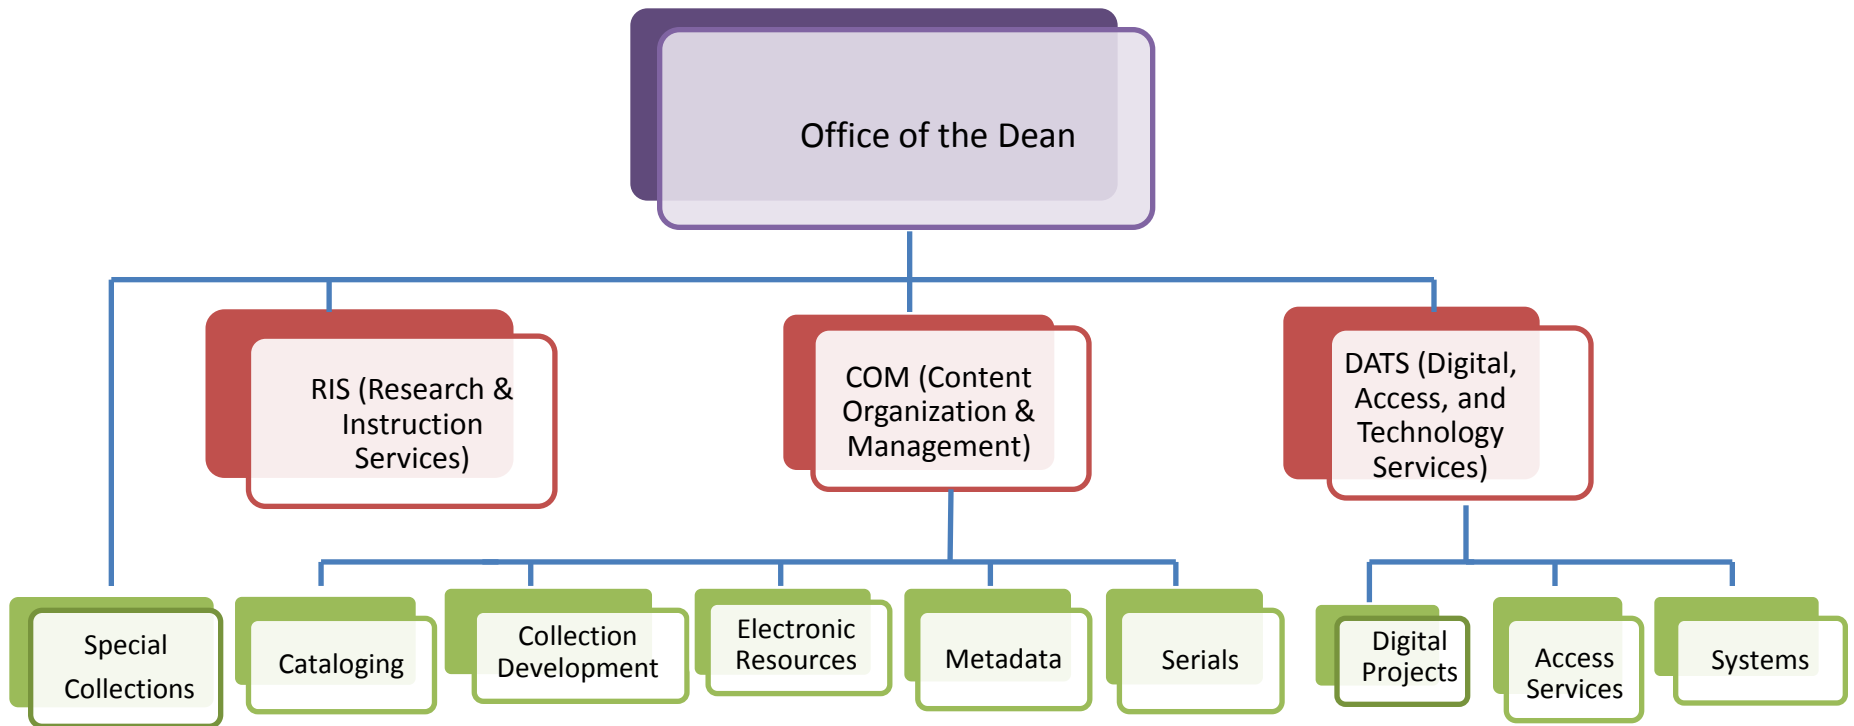

HUNTER LIBRARY ORGANIZATIONAL CHART

Legend:

Purple: Office of the Dean

Red: Department

Green: Programs ?

Dark blue: Units

Light blue: Individual

Office of the Dean

Special Collections

Content Organization & Management

Research & Instruction Services

Digital, Access & Technology Services