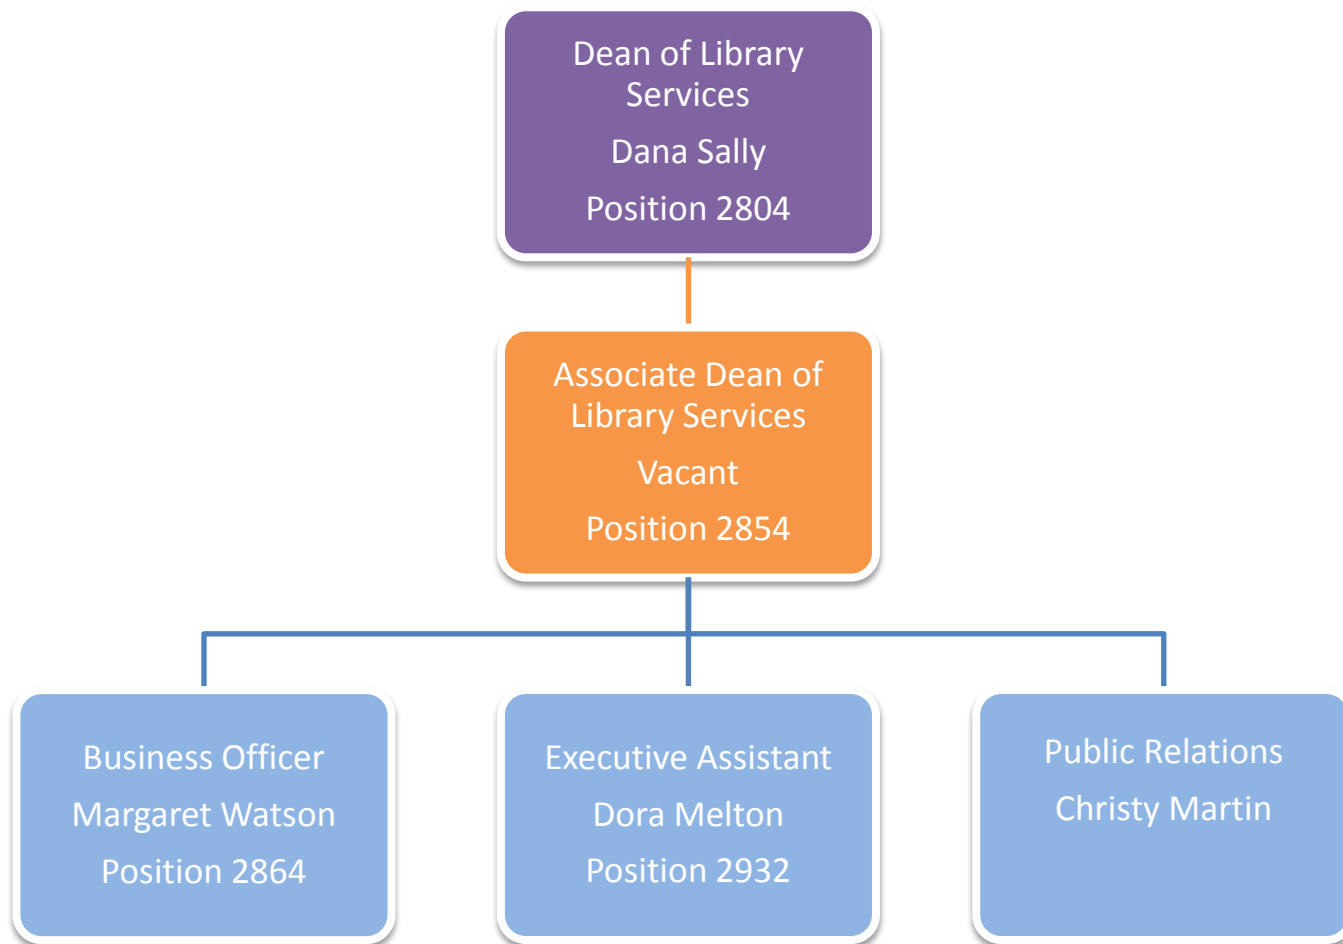

HUNTER LIBRARY ORGANIZATIONAL CHART

Legend:

Purple: Office of the Dean

Red: Department

Green: Programs ?

Dark blue: Units

Light blue: Individual

Office of the Dean