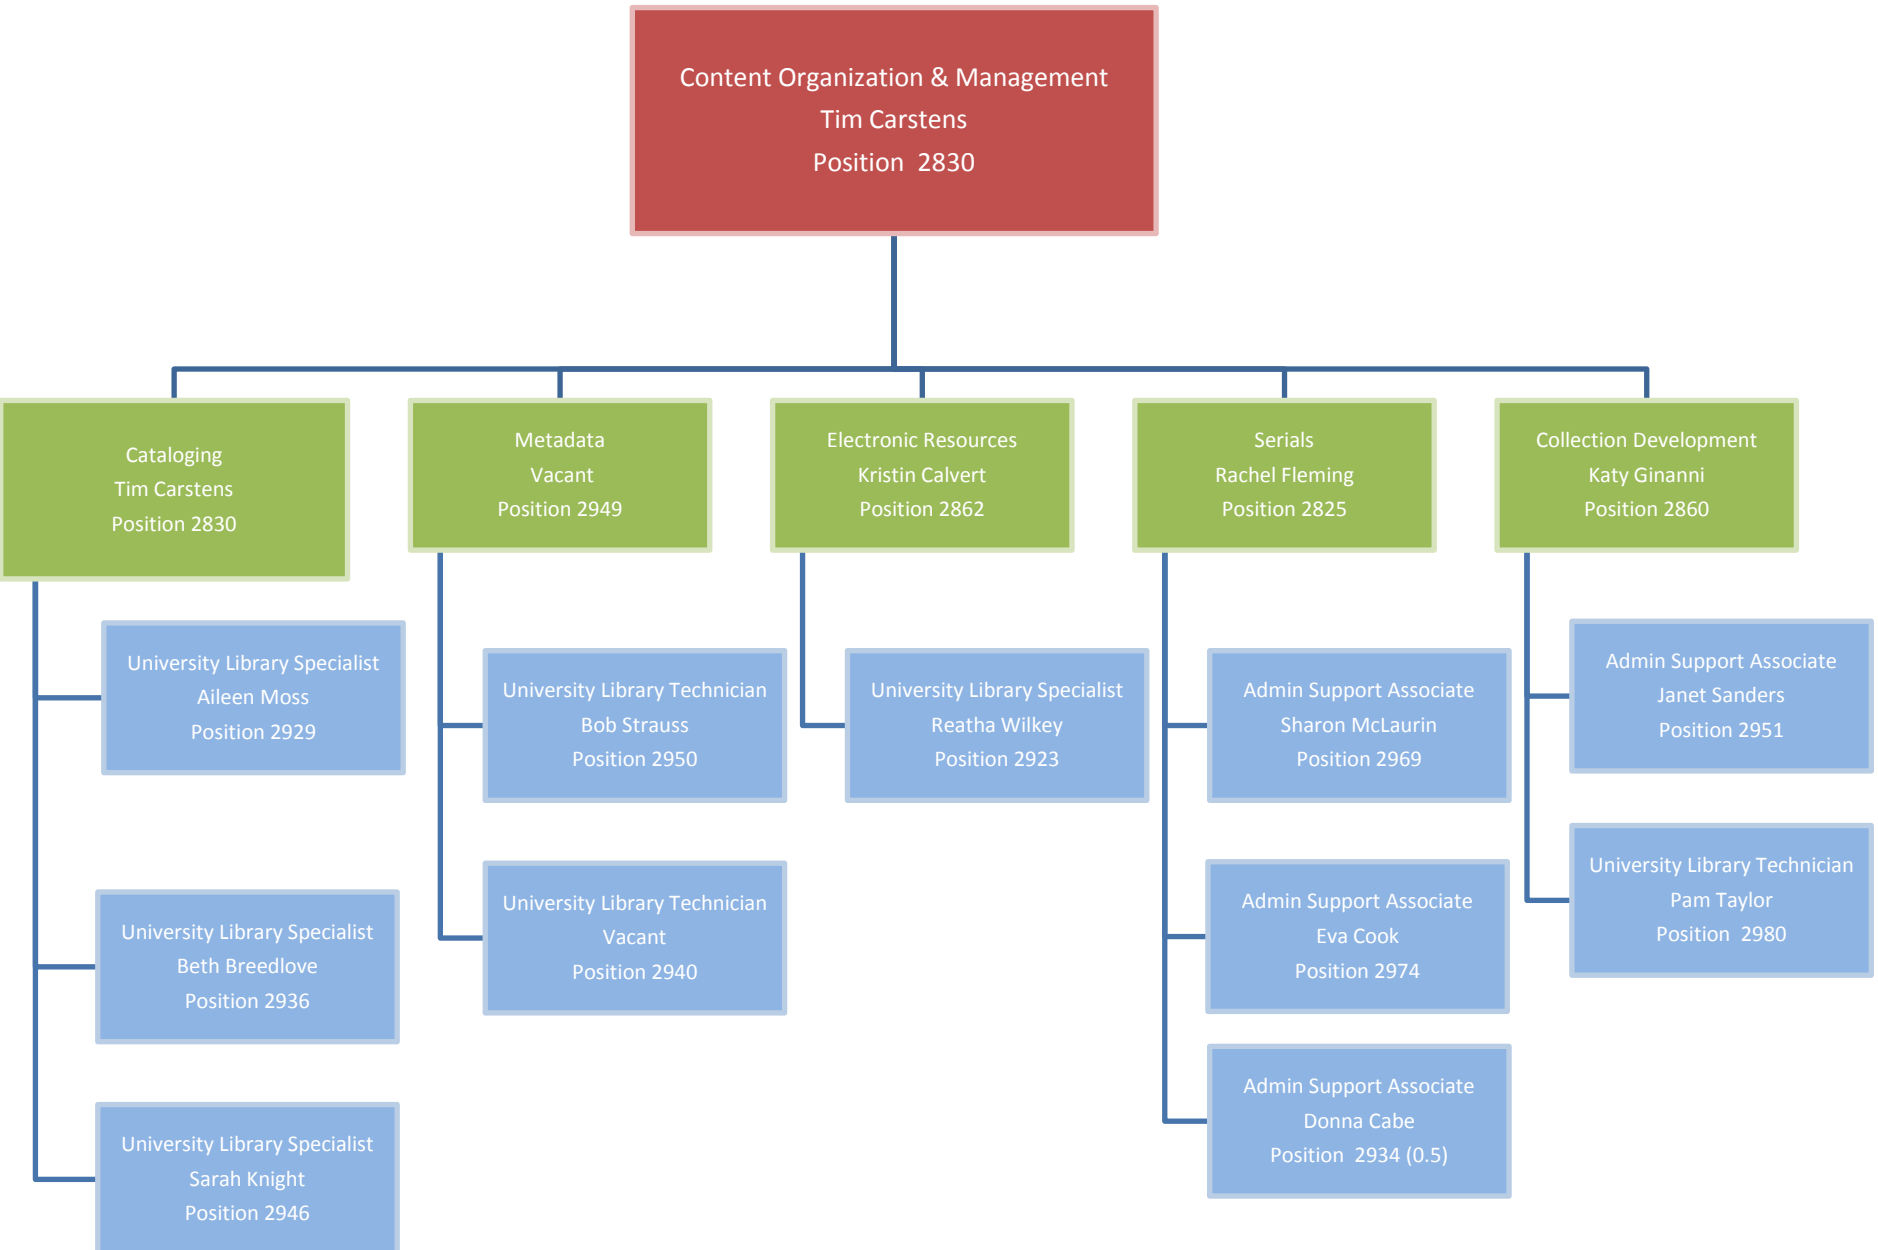

HUNTER LIBRARY ORGANIZATIONAL CHART

Legend:

Purple: Office of the Dean

Red: Department

Green: Programs ?

Dark blue: Units

Light blue: Individual

Office of the Dean

Special Collections

Content Organization & Management

Research & Instruction Services

Digital, Access & Technology Services