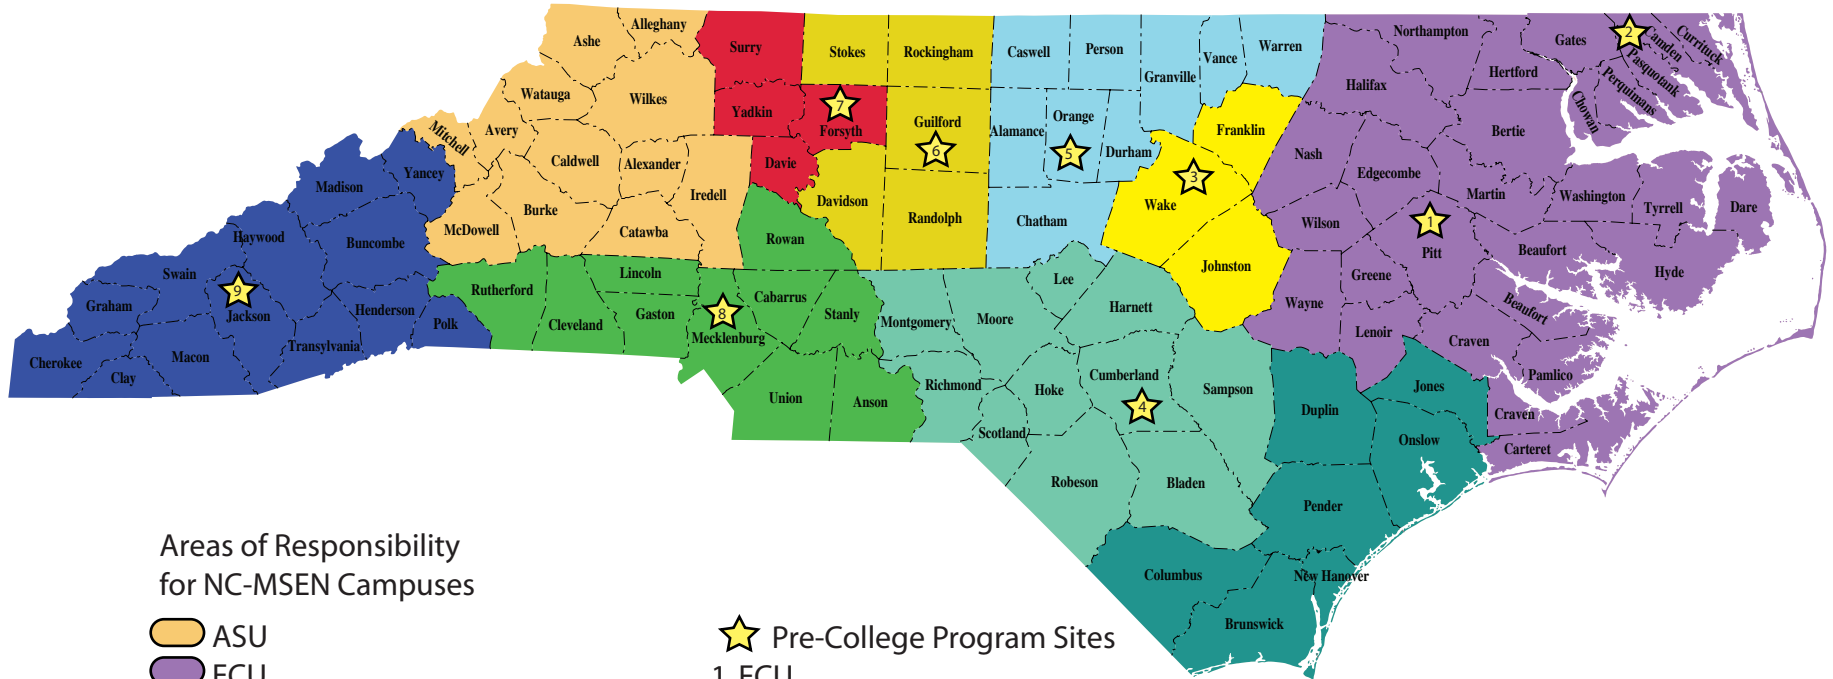

NC-MSEN CENTERS' AND PRE-COLLEGE PROGRAM'S AREAS OF RESPONSIBILITY

Areas of Responsibility
for NC-MSEN Campuses

- ASU
- ECU
- FSU
- GAMSEC (NCA&T/UNC-G)
- NCSU
- UNCC
- UNCCH
- UNCW
- WCU
- WSSU

- Pre-College Program Sites
- 1. ECU
- 2. ECSU
- 3. NCSU
- 4. FSU
- 5. UNCCH
- 6. GAMSEC
- 7. WSSU
- 8. UNCC
- 9. WCU