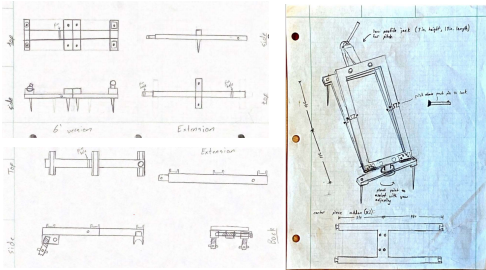

Concept 2

Boring Machine Anchoring and Alignment Device

Taylor Howard and T&K Utilities

PROBLEM STATEMENT

The team was tasked with developing an apparatus that will anchor, level, and align a boring machine in the workspace.

REQUIREMENTS

#	Description
1	Provide Pitch Adjustment
2	Provide Yaw Adjustment
3	Weigh Less Than 2000lb
4	Anchor the Machine
5	Fit Within 1 Foot of Original Footprint (Width)
6	Easily Placed and Removed from Workspace

CONCEPTS

Concept 1