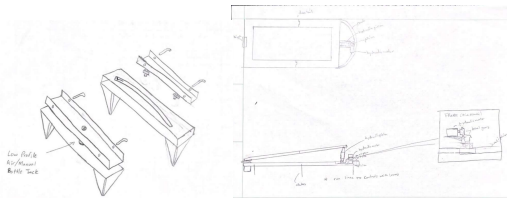

Concept 4

Concept 3