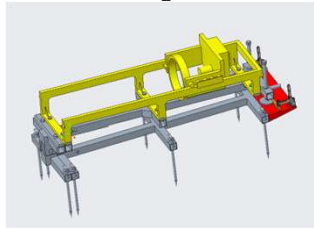

Short Configuration 3D Model