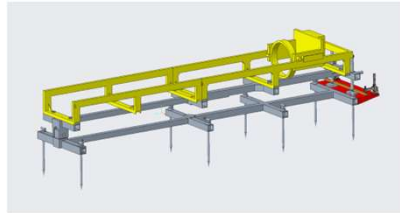

Long Configuration 3D Model