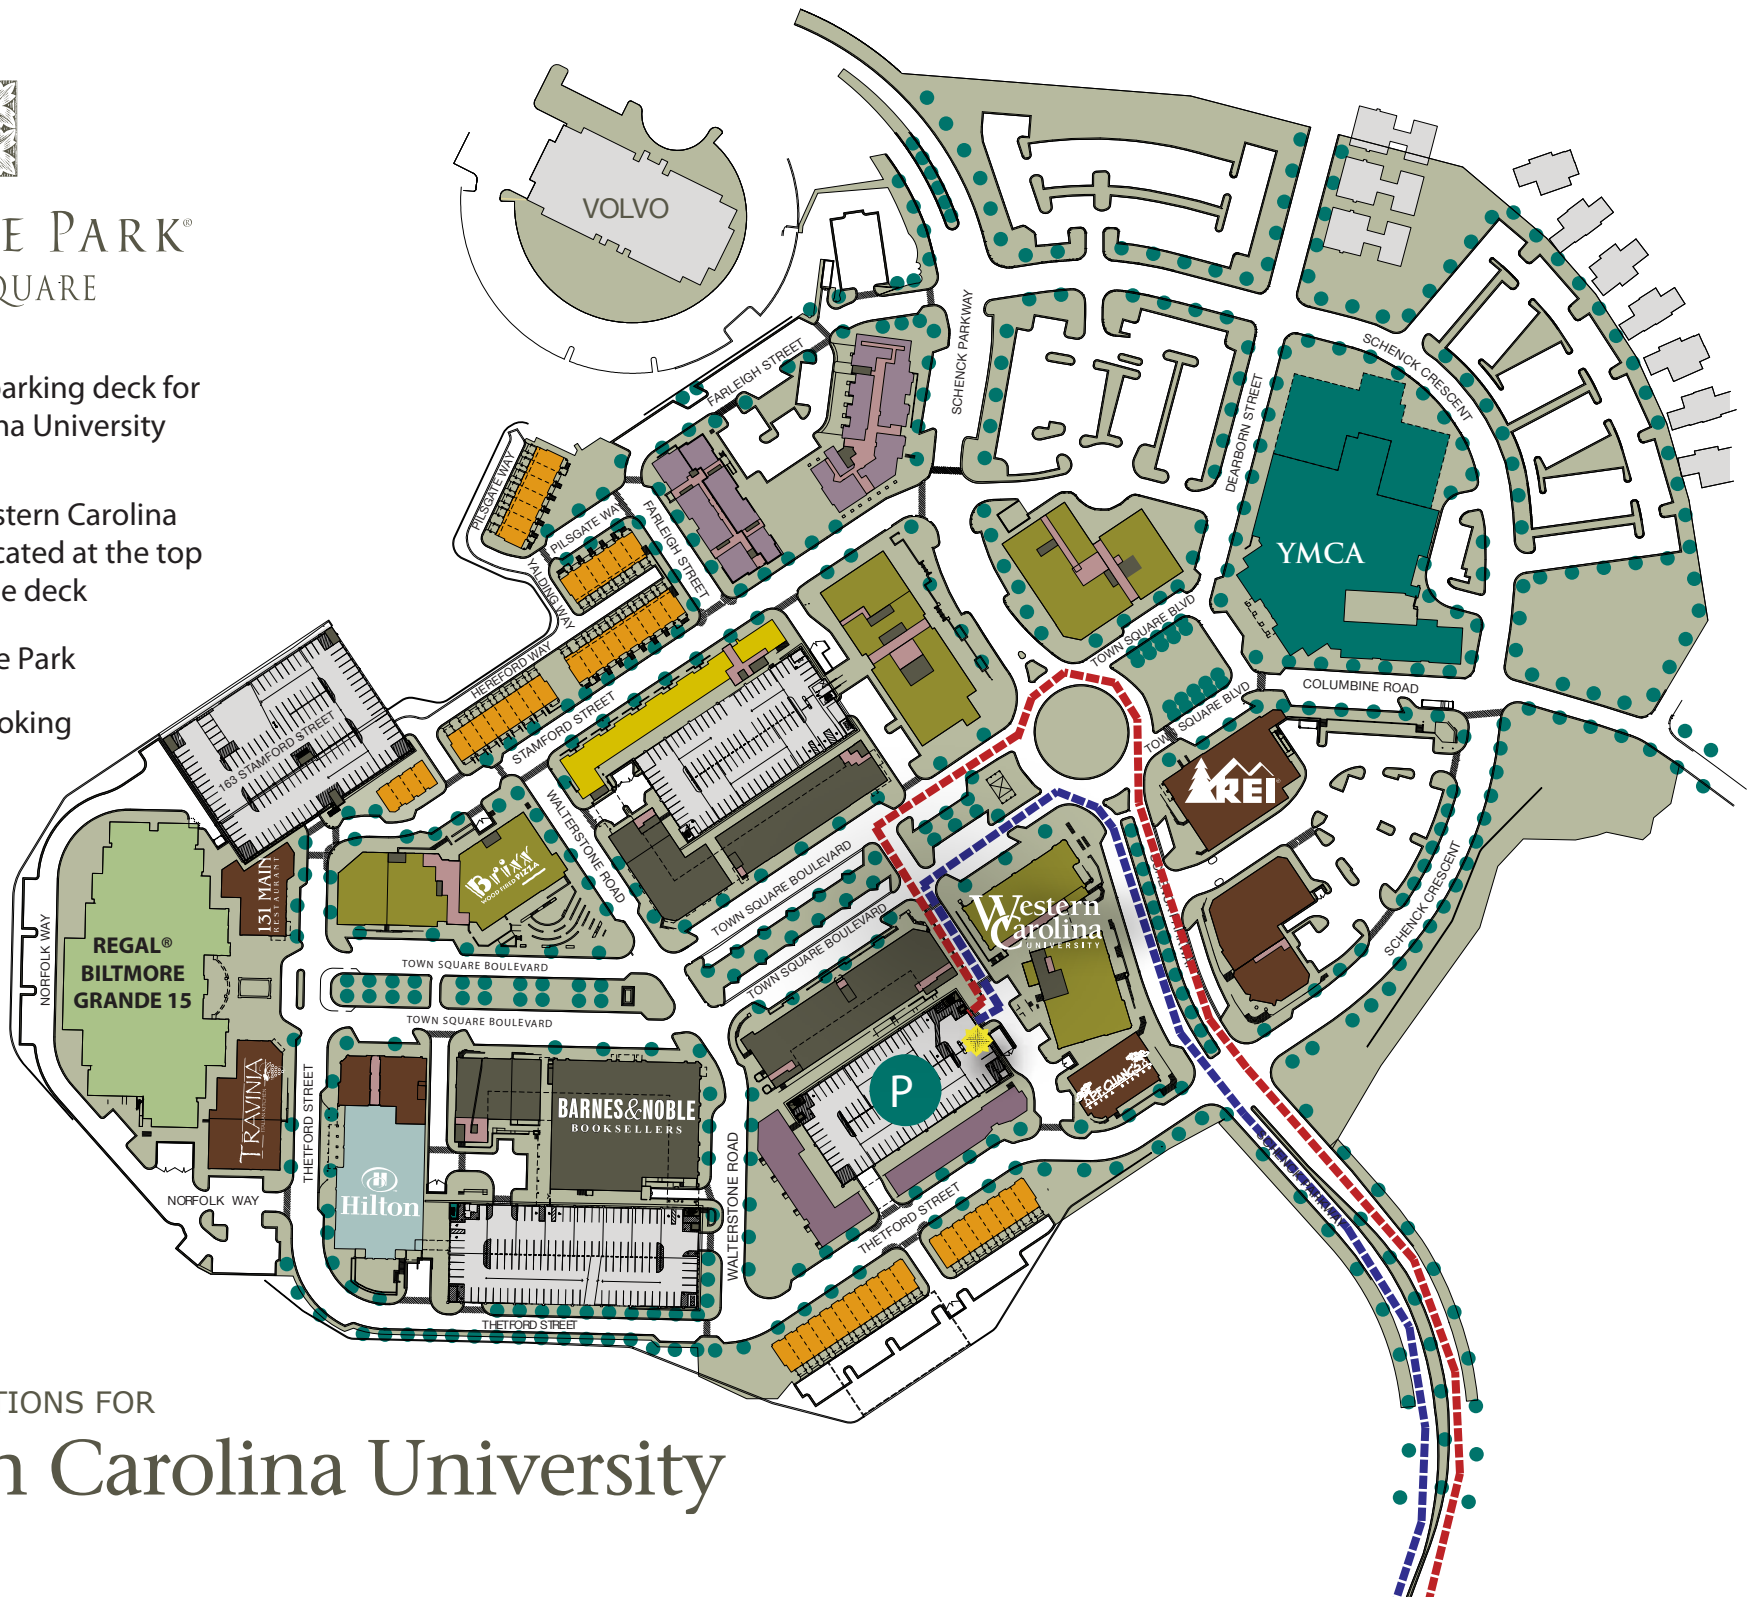

BILTMORE PARK[®]

TOWN SQUARE

-  Entrance into parking deck for Western Carolina University
-  Parking for Western Carolina University is located at the top two levels of the deck
-  Exiting Biltmore Park
-  Designated smoking area

PARKING DIRECTIONS FOR

Western Carolina University